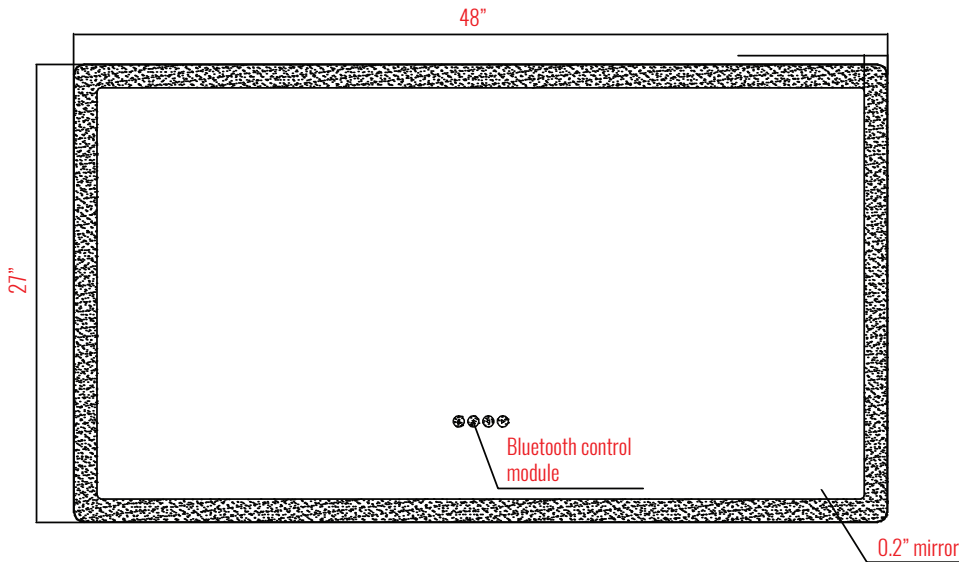

smartLED Illuminated Mirror with Built-In Bluetooth Speakers - 48" x 27"

FRONT VIEW

BOTTOM VIEW

BACK VIEW

SIDE VIEW