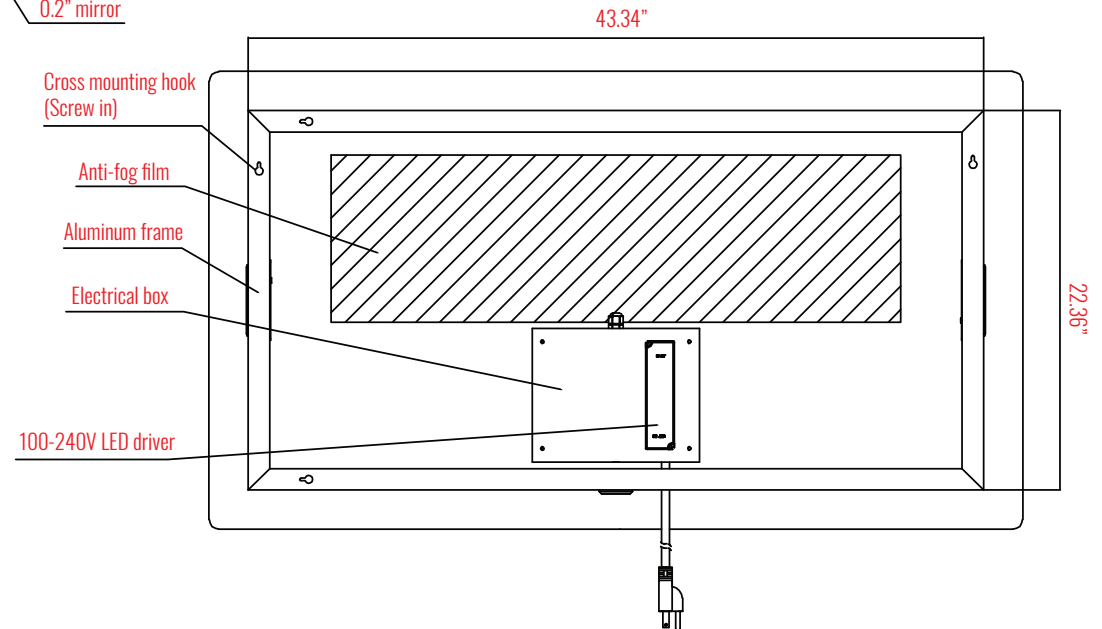

smartLED Illuminated Mirror with Built-In Bluetooth Speakers - 48" x 27"

FRONT VIEW

BOTTOM VIEW

BACK VIEW

SIDE VIEW